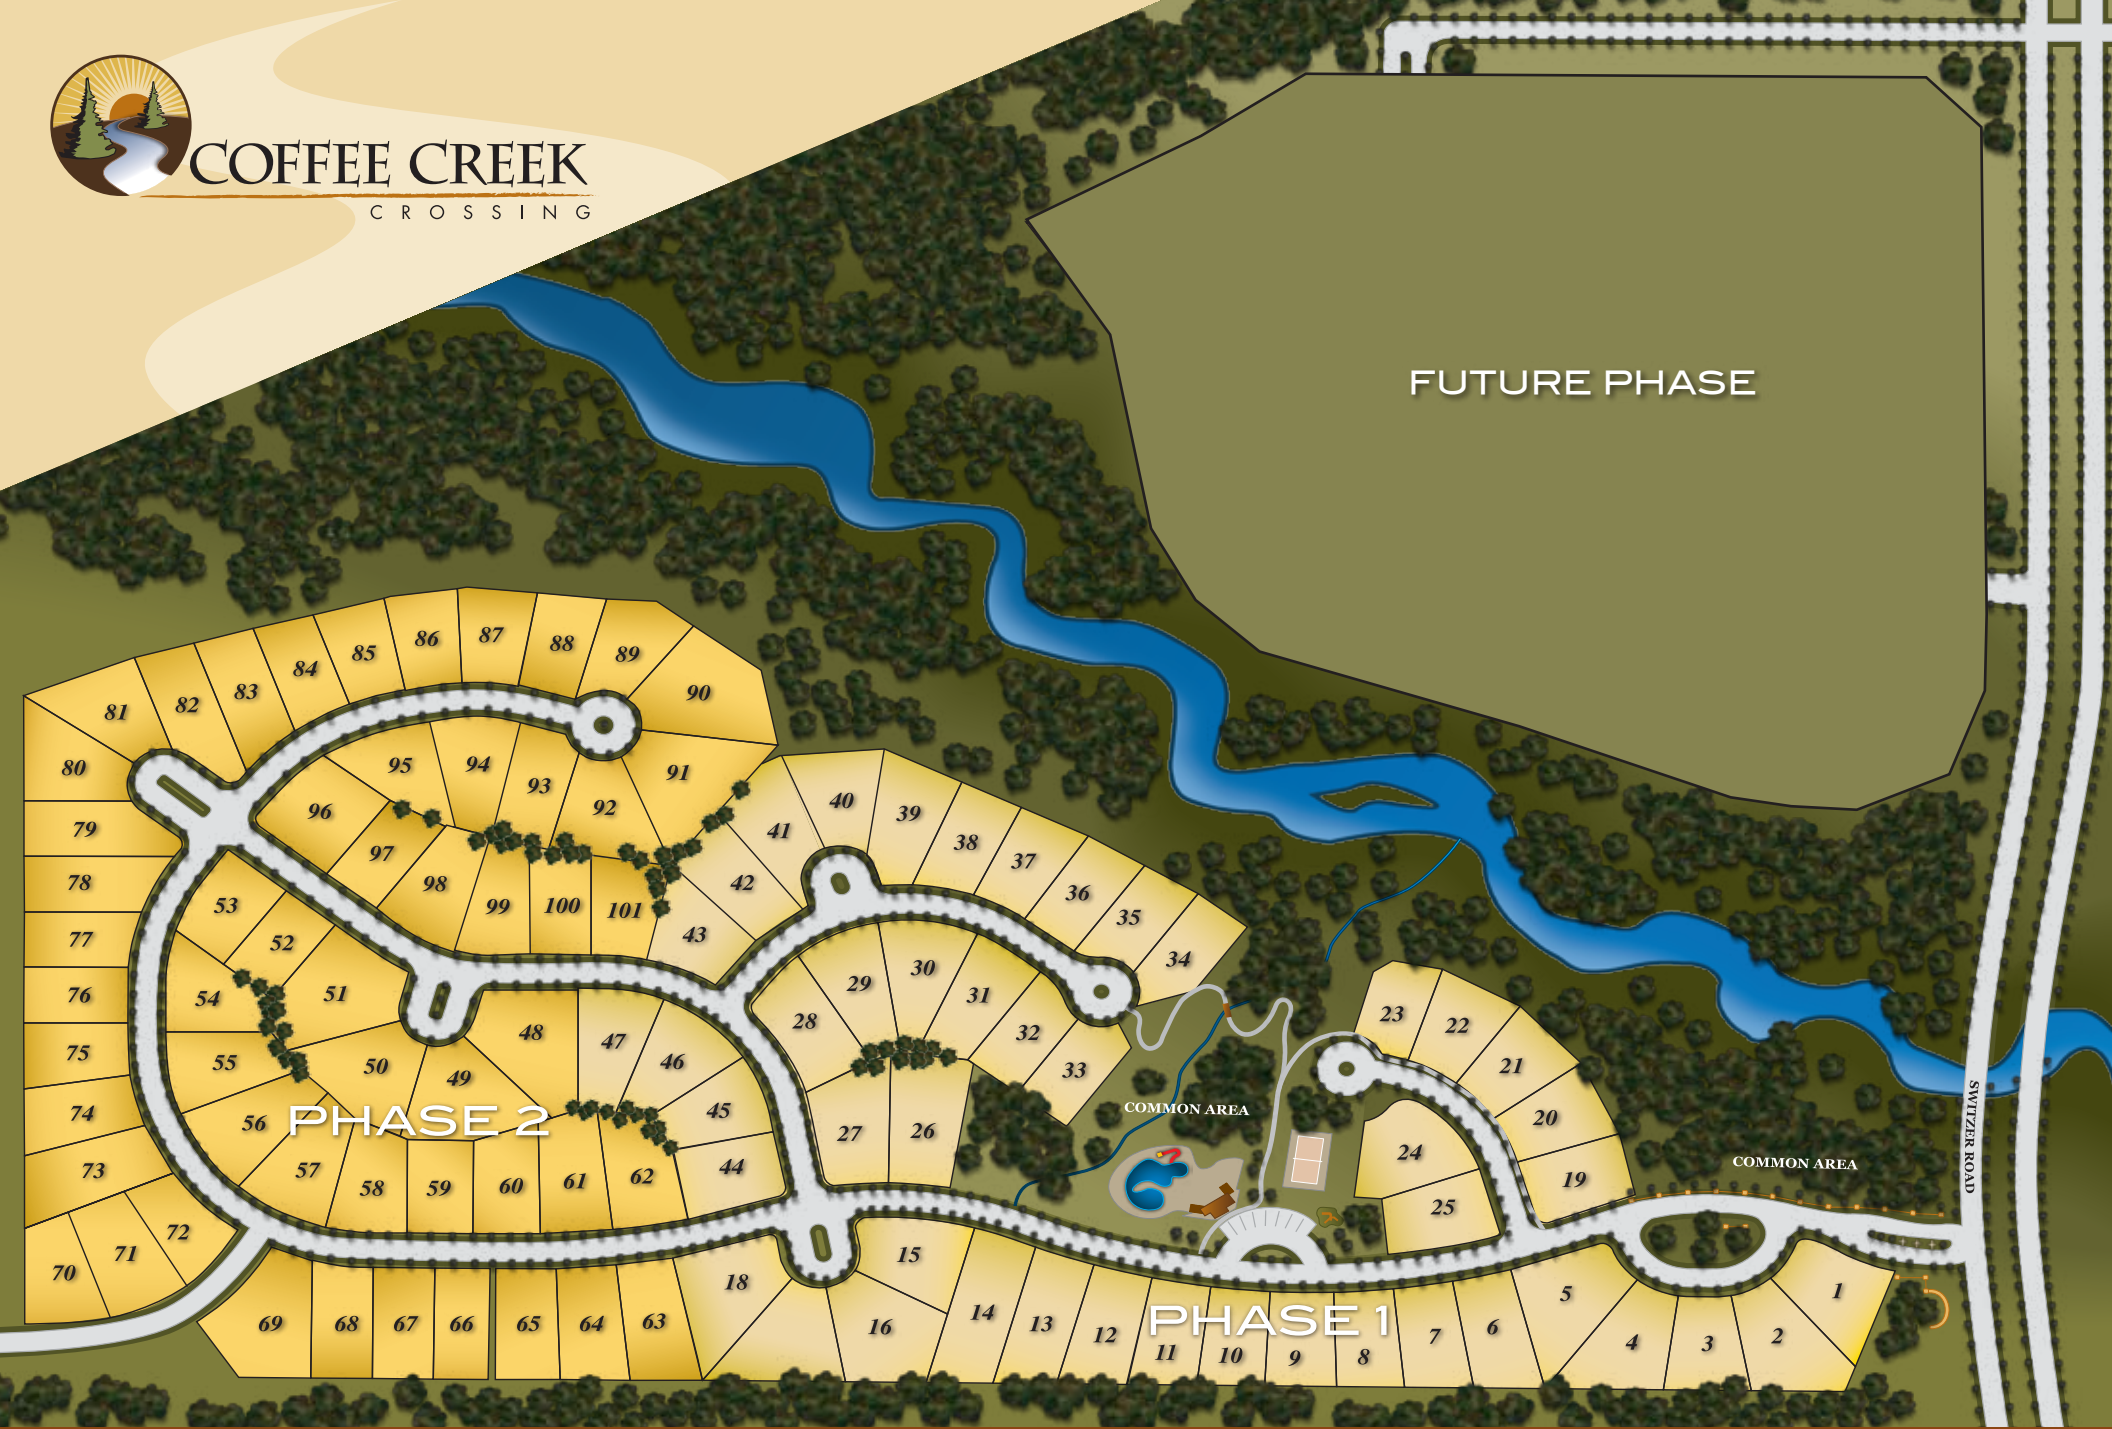

# COFFEE CREEK CROSSING

COFFEE CREEK CROSSING  
[www.coffeecreekcrossing.com](http://www.coffeecreekcrossing.com)  
913-897-9666

Community Sales Center Open Daily 12-5  
*An Ellis • Simpson Development*